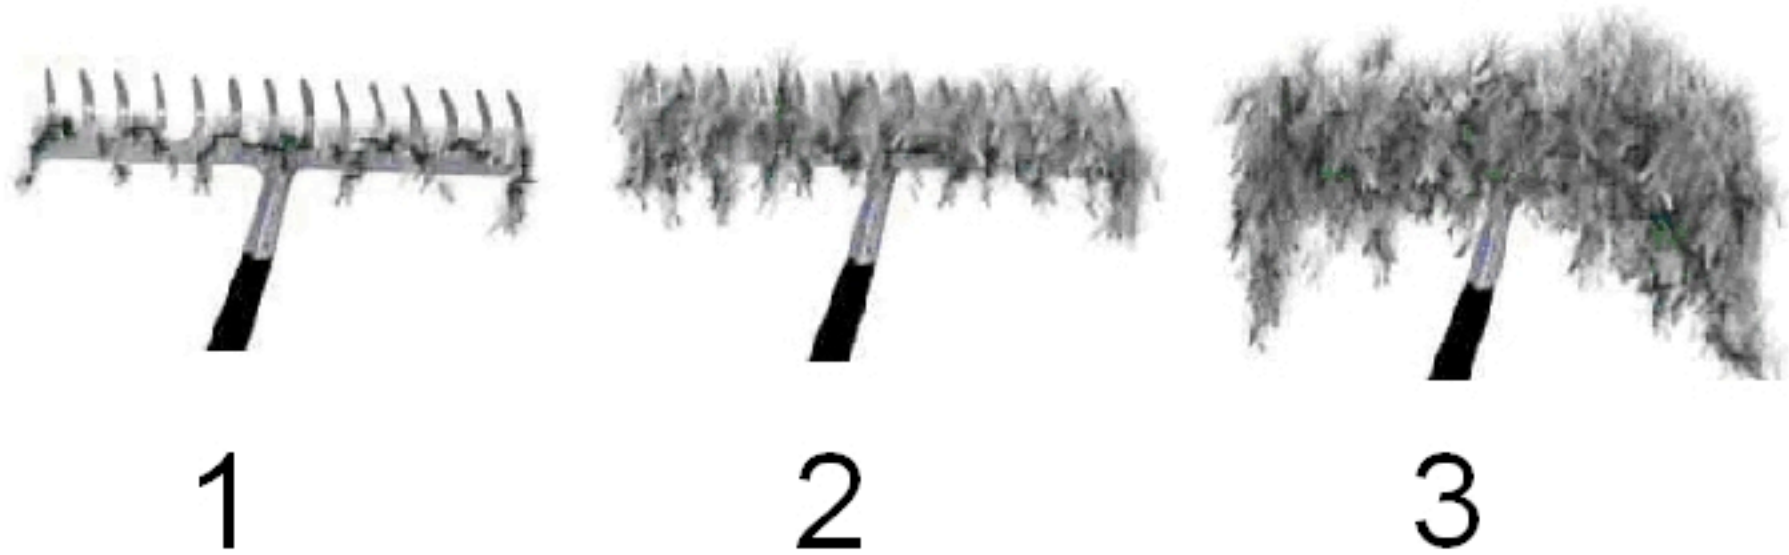

Cox Hollow Lake - Iowa County

August 11, 2011

Illustration of Rake Fullness Rating

Curly Leaf Pondweed Rake Fullness Rating

× Not Sampled
 ■ NO CLP

<http://dnr.wi.gov>