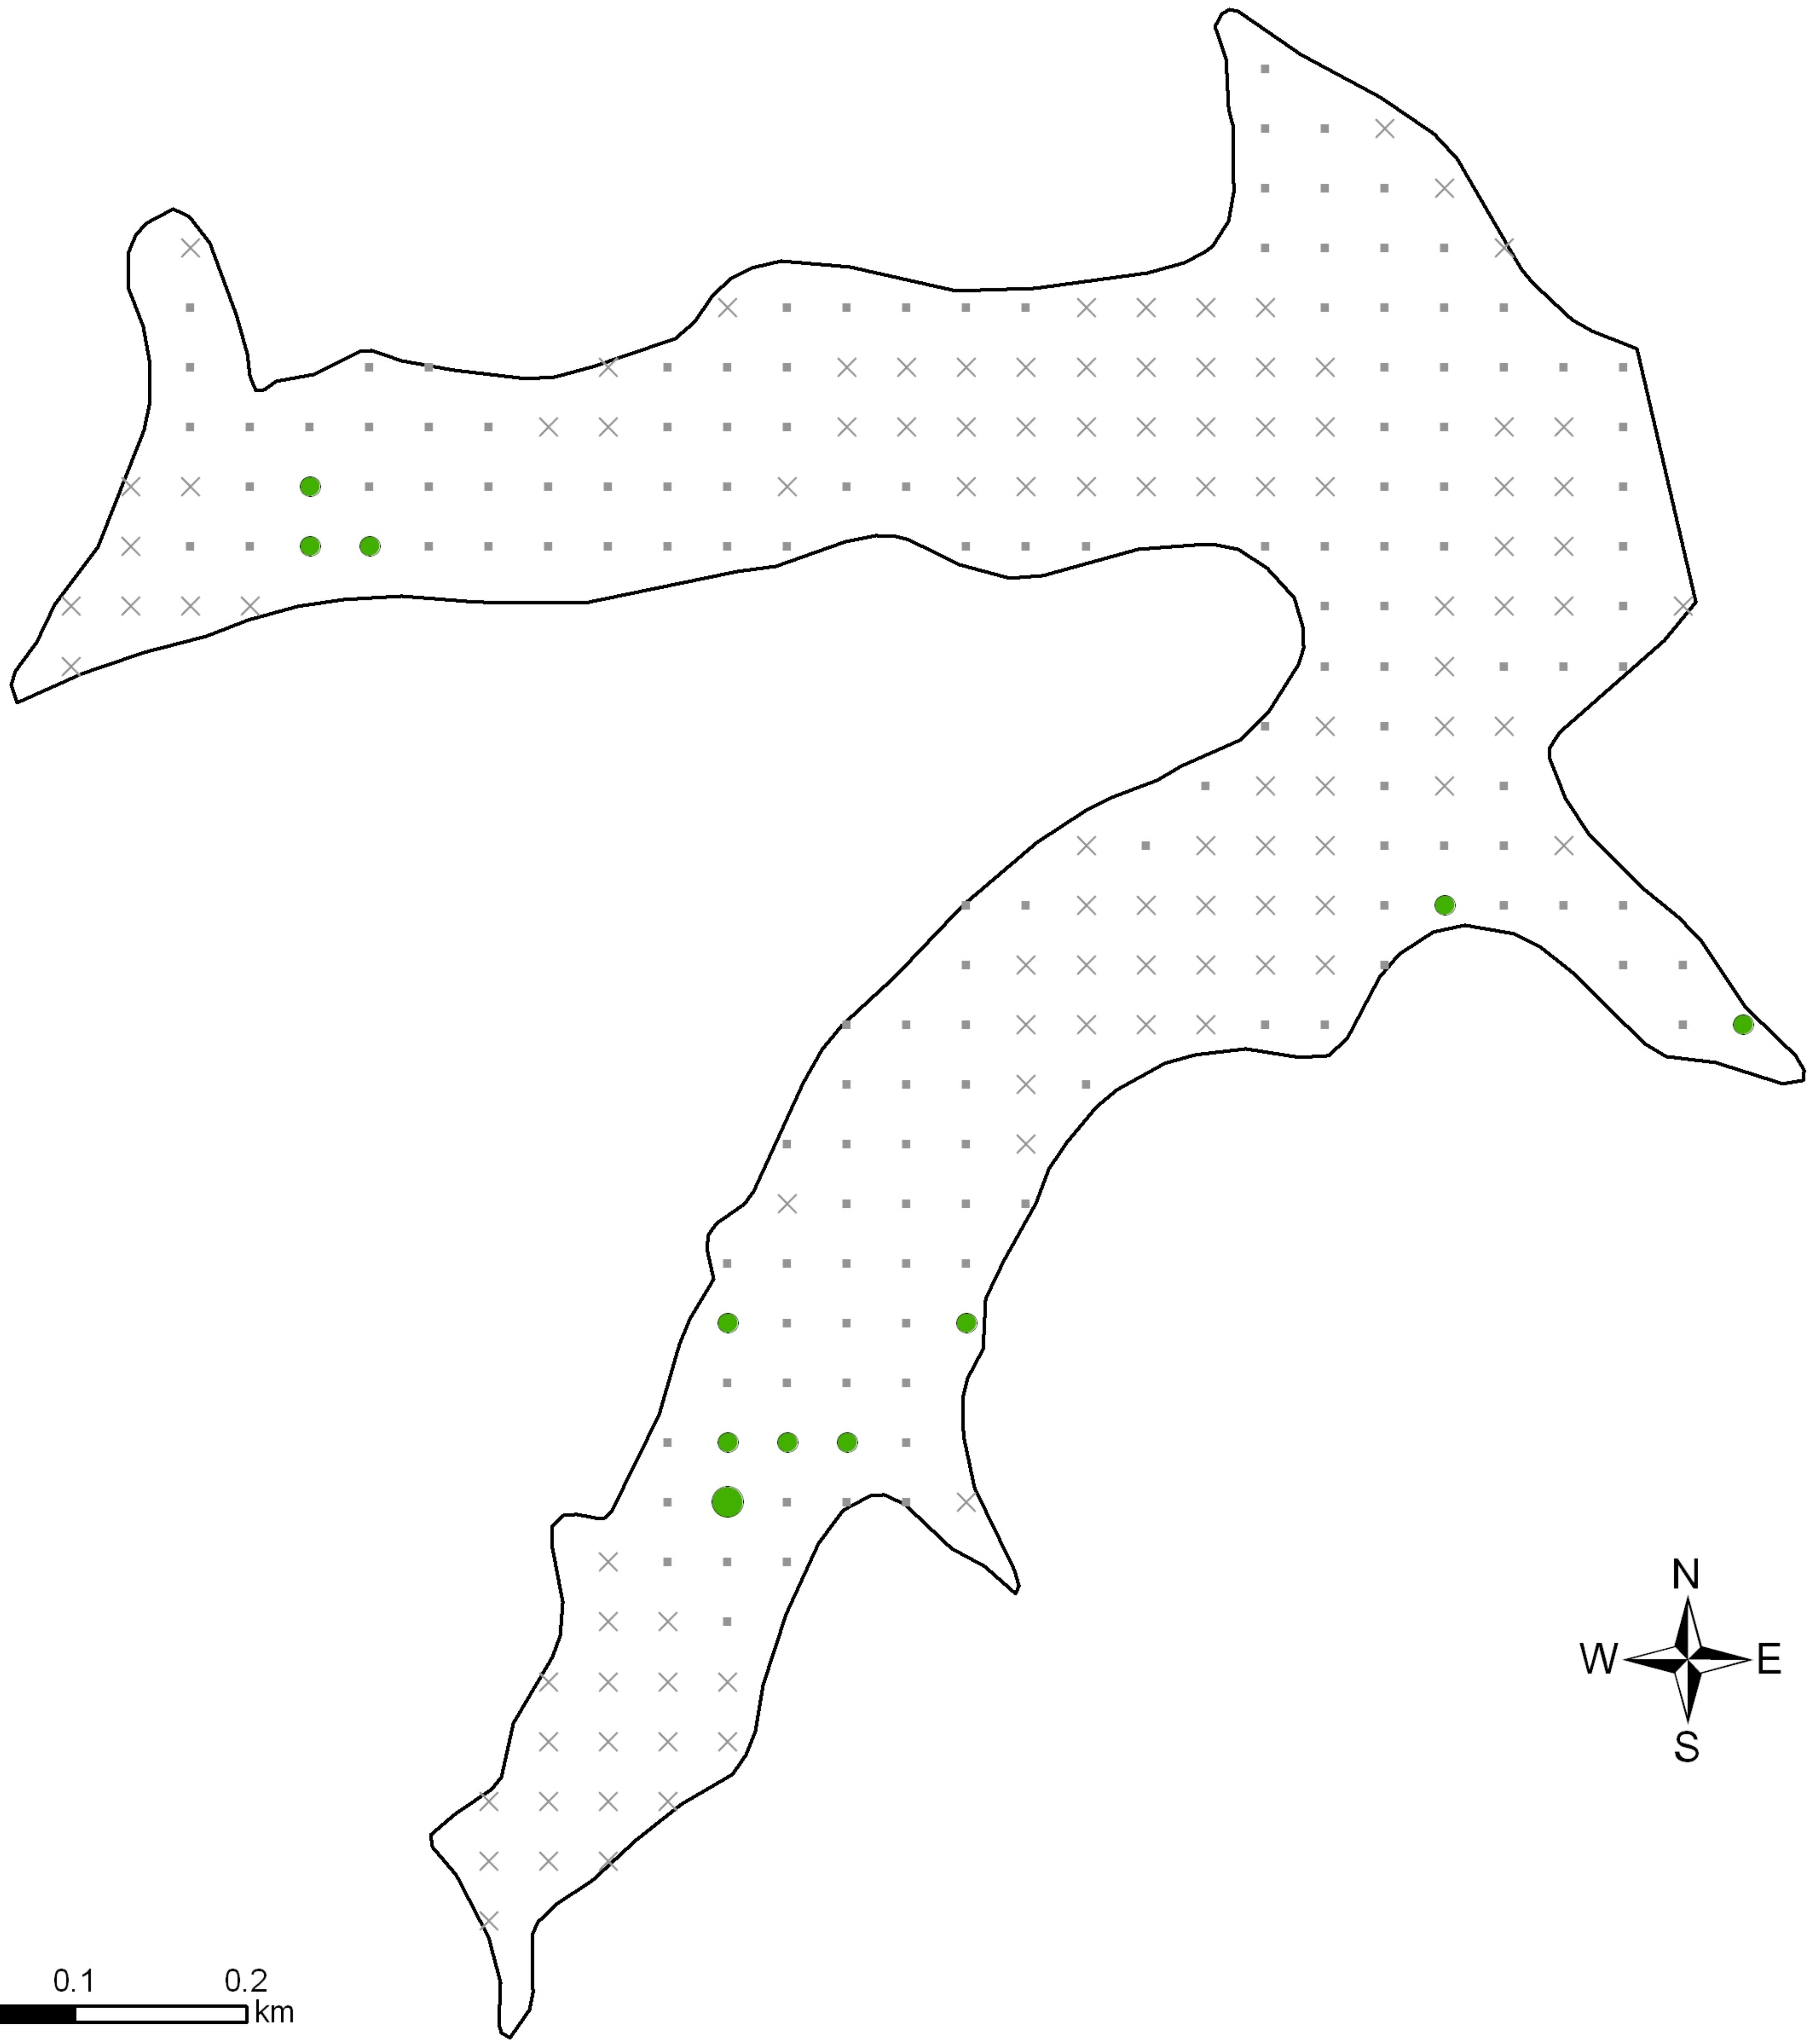

Cox Hollow Lake - Iowa County

August 11, 2011

Illustration of Rake Fullness Rating

Curly Leaf Pondweed Rake Fullness Rating

× Not Sampled
 ■ NO CLP

<http://dnr.wi.gov>